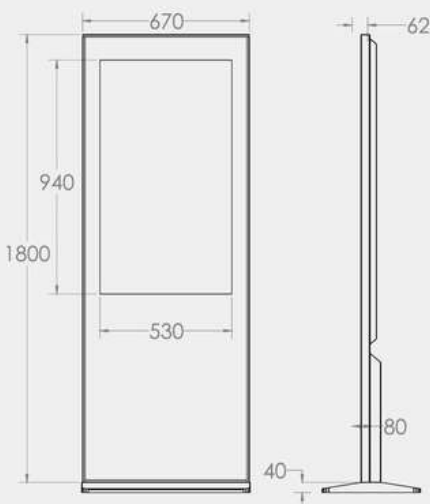

TOUCH & NON TOUCH DIGITAL KIOSK

		Non Touch	Touch
DISPLAY	Technology	IPS	IPS
	Touch Technology	Non Touch	IR Multi Touch
	Available Display Sizes	32, 43, 55, 65 Inches	32, 43, 55, 65 Inches
	Orientation	Portrait	Portrait
	Aspect Ratio	9:16	9:16
	Contrast Ratio	3000: 01: 00	3000: 01: 00
	Brightness	450 nits	450 nits
	Viewing Angle	178° (H/V)	178° (H/V)
COMPUTER	Processor	Amlogic S905X3 64bit Quad core ARM Cortex A55 CPU	Amlogic S905X3 64bit Quad core ARM Cortex A55 CPU
	RAM	4 GB	4 GB
	Storage	32 GB	32 GB
	Response Time	< 8 ms	< 5 ms
	Networking	LAN, Wi-Fi	LAN, Wi-Fi
AUDIO	Inbuilt Speaker	2 x 10W	2 x 10W
PORTS	USB	Available	Available
	LAN, HDMI	Available	Available
	AUDIO IN	Available	Available
SOFTWARE	OS	Android 9	Android 9
MECHANICALS	Dimensions	1900 x 820 x 350mm	1900 x 820 x 350mm
	Material	Mild Steel / Alluminum	Mild Steel / Alluminum
POWER	Power Supply	100-240V AC	100-240V AC
	Power Consumption in operating mode	75W Max	75W Max
ENVIRONMENTAL	Operating Temperature	< 45 Degree Celsius	< 45 Degree Celsius
	Power Consumption	50 W	50 W
	Duty Cycle	24 X 7	24 X 7
CERTIIFICATION	Certification	CE, ROHS, BIS	CE, ROHS, BIS
ACCESSORIES		LAN Cable, Power Cable, Remote, AA Cell	LAN Cable, Power Cable, Remote, AA Cell