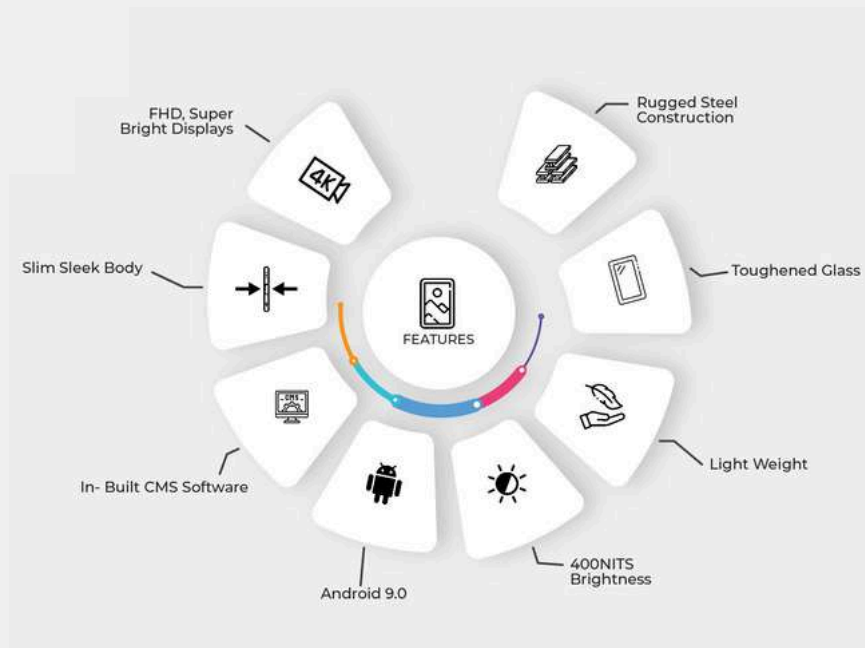

4K TOUCH KIOSK

Stylish slim, Portable, Easy to use 4K Touch Kiosk with in built player to show any kind of content remotely through CMS.

4K NON TOUCH KIOSK

Stylish slim, Portable, Easy to use 4K Non Touch Kiosk with in built player to show any kind of content remotely through CMS.

TOUCH & NON TOUCH DIGITAL KIOSK

		Non Touch	Touch
DISPLAY	Technology	IPS	IPS
	Touch Technology	Non Touch	IR Multi Touch
	Available Display Sizes	32, 43, 55, 65 Inches	32, 43, 55, 65 Inches
	Orientation	Portrait	Portrait
	Aspect Ratio	9:16	9:16
	Contrast Ratio	3000: 01: 00	3000: 01: 00
	Brightness	450 nits	450 nits
	Viewing Angle	178° (H/V)	178° (H/V)
COMPUTER	Processor	Amlogic S905X3 64bit Quad core ARM Cortex A55 CPU	Amlogic S905X3 64bit Quad core ARM Cortex A55 CPU
	RAM	4 GB	4 GB
	Storage	32 GB	32 GB
	Response Time	< 8 ms	< 5 ms
	Networking	LAN, Wi-Fi	LAN, Wi-Fi
AUDIO	Inbuilt Speaker	2 x 10W	2 x 10W
PORTS	USB	Available	Available
	LAN, HDMI	Available	Available
	AUDIO IN	Available	Available
SOFTWARE	OS	Android 9	Android 9
MECHANICALS	Dimensions	1900 x 820 x 350mm	1900 x 820 x 350mm
	Material	Mild Steel / Alluminum	Mild Steel / Alluminum
POWER	Power Supply	100-240V AC	100-240V AC
	Power Consumption in operating mode	75W Max	75W Max
ENVIRONMENTAL	Operating Temperature	< 45 Degree Celsius	< 45 Degree Celsius
	Power Consumption	50 W	50 W
	Duty Cycle	24 X 7	24 X 7
CERTIIFICATION	Certification	CE, ROHS, BIS	CE, ROHS, BIS
ACCESSORIES		LAN Cable, Power Cable, Remote, AA Cell	LAN Cable, Power Cable, Remote, AA Cell