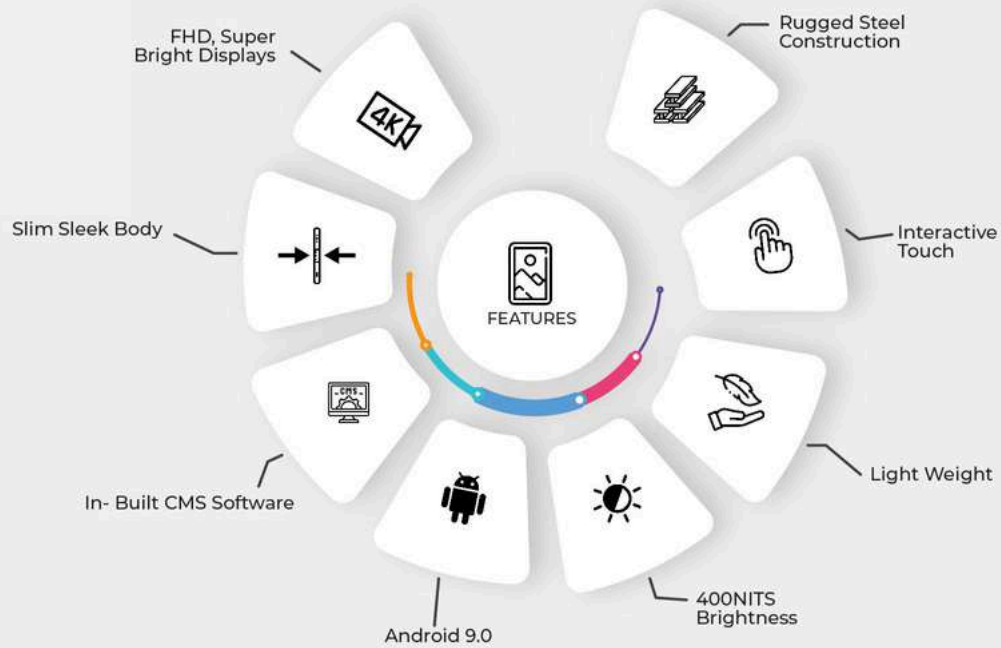

4K TOUCH KIOSK

Stylish slim, Portable, Easy to use 4K Touch Kiosk with in built player to show any kind of content remotely through CMS.

4K NON TOUCH KIOSK

Stylish slim, Portable, Easy to use 4K Non Touch Kiosk with in built player to show any kind of content remotely through CMS.

TOUCH & NON TOUCH DIGITAL KIOSK

		Non Touch	Touch
DISPLAY	Technology	IPS	IPS
	Touch Technology	Non Touch	IR Multi Touch
	Available Display Sizes	32, 43, 55, 65 Inches	32, 43, 55, 65 Inches
	Orientation	Portrait	Portrait
	Aspect Ratio	9:16	9:16
	Contrast Ratio	3000: 01: 00	3000: 01: 00
	Brightness	450 nits	450 nits
	Viewing Angle	178° (H/V)	178° (H/V)
COMPUTER	Processor	Amlogic S905X3 64bit Quad core ARM Cortex A55 CPU	Amlogic S905X3 64bit Quad core ARM Cortex A55 CPU
	RAM	4 GB	4 GB
	Storage	32 GB	32 GB
	Response Time	< 8 ms	< 5 ms
	Networking	LAN, Wi-Fi	LAN, Wi-Fi
AUDIO	Inbuilt Speaker	2 x 10W	2 x 10W
PORTS	USB	Available	Available
	LAN, HDMI	Available	Available
	AUDIO IN	Available	Available
SOFTWARE	OS	Android 9	Android 9
MECHANICALS	Dimensions	1900 x 820 x 350mm	1900 x 820 x 350mm
	Material	Mild Steel / Alluminum	Mild Steel / Alluminum
POWER	Power Supply	100-240V AC	100-240V AC
	Power Consumption in operating mode	75W Max	75W Max
ENVIRONMENTAL	Operating Temperature	< 45 Degree Celsius	< 45 Degree Celsius
	Power Consumption	50 W	50 W
	Duty Cycle	24 X 7	24 X 7
CERTIIFICATION	Certification	CE, ROHS, BIS	CE, ROHS, BIS
ACCESSORIES		LAN Cable, Power Cable, Remote, AA Cell	LAN Cable, Power Cable, Remote, AA Cell