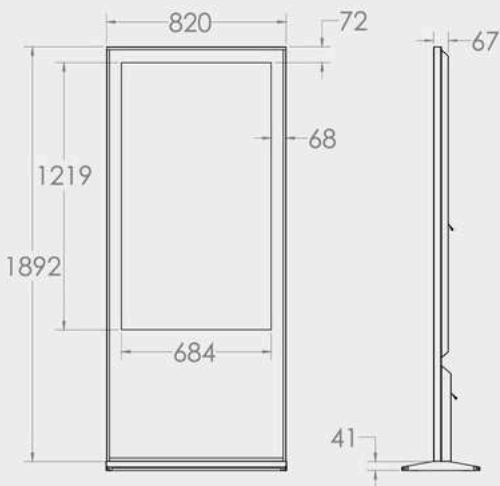

4K TOUCH KIOSK

Stylish slim, Portable, Easy to use 4K Touch Kiosk with in built player to show any kind of content remotely through CMS.